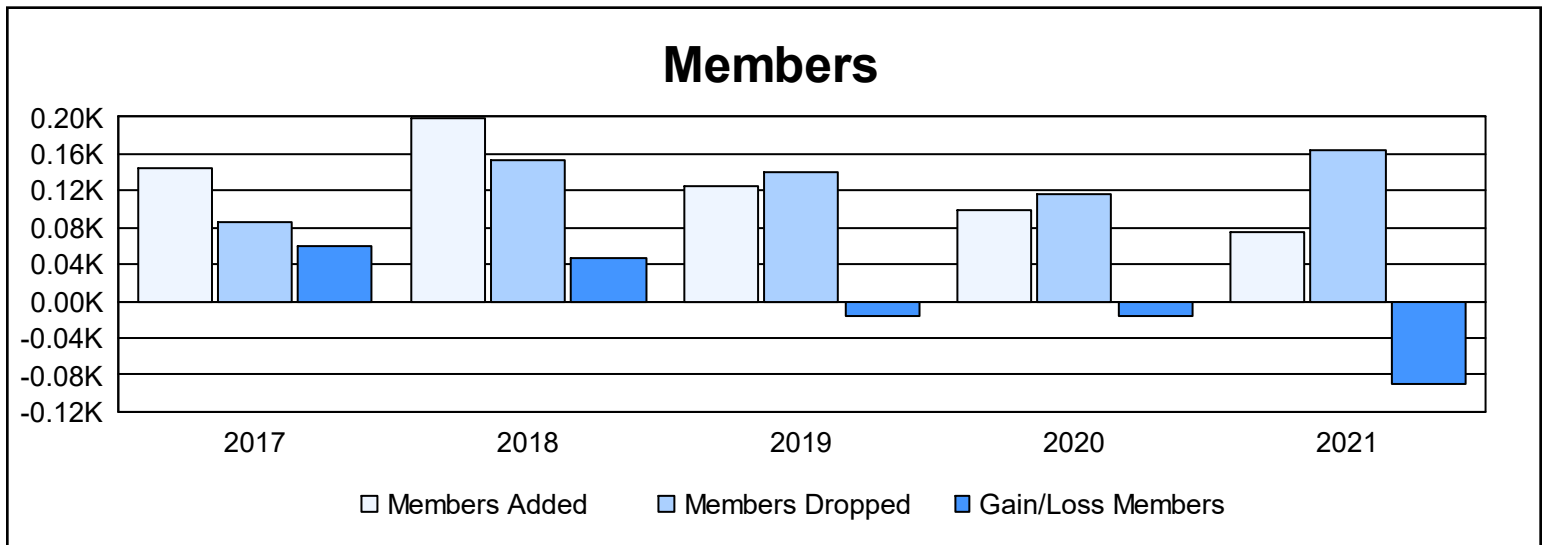

Year	New Clubs	Dropped Clubs	Gain/ Loss Clubs	New Members	Charter Members	Reinstate Members	Transfer Members	Total Member Added	Total Members Dropped	Gain/ Loss Members
2016-2017	1	0	1	122	20	1	1	144	85	59
2017-2018	2	1	1	132	56	3	8	199	153	46
2018-2019	1	0	1	98	21	3	2	124	141	-17
2019-2020	1	1	0	63	28	8	1	100	117	-17
2020-2021	1	2	-1	46	22	5	1	74	163	-89
<b>Average</b>	<b>1</b>	<b>1</b>	<b>0</b>	<b>92</b>	<b>29</b>	<b>4</b>	<b>3</b>	<b>128</b>	<b>132</b>	<b>-4</b>

### Membership Composition June 2021 Cumulative