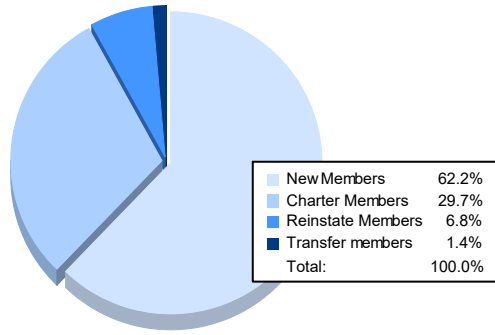

Year	New Clubs	Dropped Clubs	Gain/ Loss Clubs	New Members	Charter Members	Reinstate Members	Transfer Members	Total Member Added	Total Members Dropped	Gain/ Loss Members
2016-2017	1	0	1	122	20	1	1	144	85	59
2017-2018	2	1	1	132	56	3	8	199	153	46
2018-2019	1	0	1	98	21	3	2	124	141	-17
2019-2020	1	1	0	63	28	8	1	100	117	-17
2020-2021	1	2	-1	46	22	5	1	74	163	-89
<b>Average</b>	<b>1</b>	<b>1</b>	<b>0</b>	<b>92</b>	<b>29</b>	<b>4</b>	<b>3</b>	<b>128</b>	<b>132</b>	<b>-4</b>

### Membership Composition June 2021 Cumulative