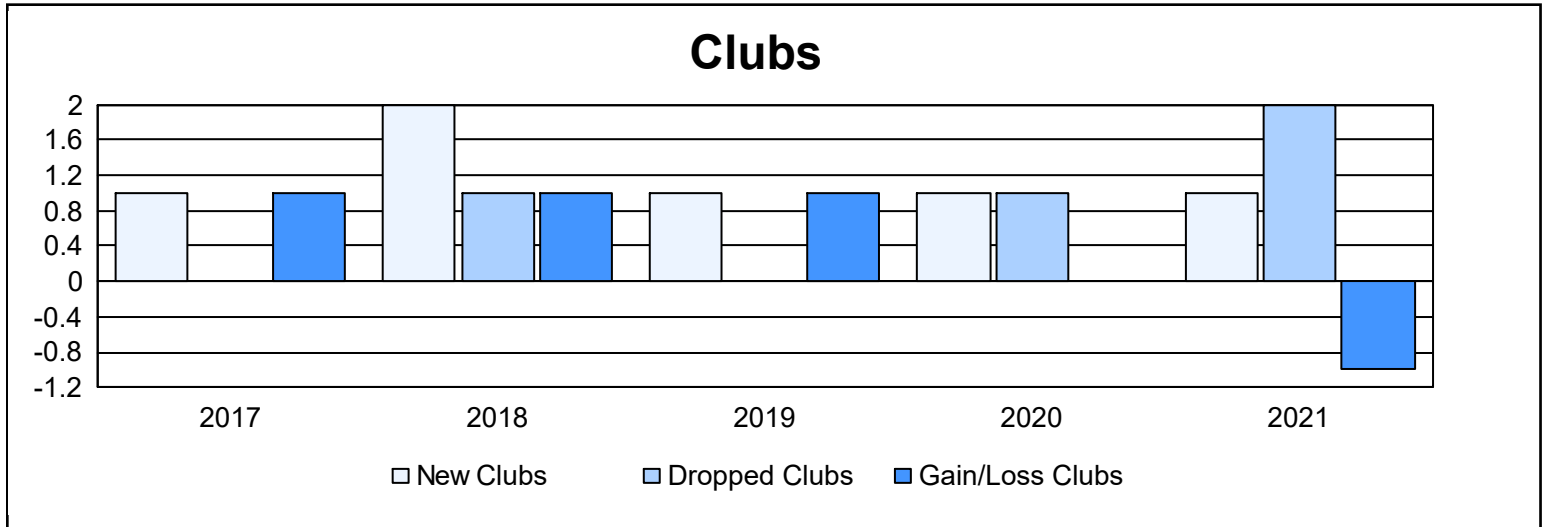

Year	New Clubs	Dropped Clubs	Gain/ Loss Clubs	New Members	Charter Members	Reinstate Members	Transfer Members	Total Member Added	Total Members Dropped	Gain/ Loss Members
2016-2017	1	0	1	122	20	1	1	144	85	59
2017-2018	2	1	1	132	56	3	8	199	153	46
2018-2019	1	0	1	98	21	3	2	124	141	-17
2019-2020	1	1	0	63	28	8	1	100	117	-17
2020-2021	1	2	-1	46	22	5	1	74	163	-89
<b>Average</b>	<b>1</b>	<b>1</b>	<b>0</b>	<b>92</b>	<b>29</b>	<b>4</b>	<b>3</b>	<b>128</b>	<b>132</b>	<b>-4</b>

### Membership Composition June 2021 Cumulative